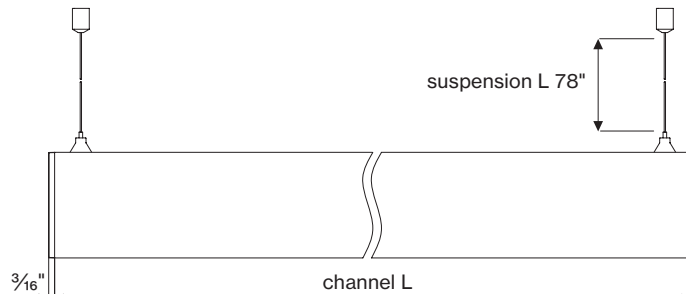

BASO mounting instructions

Get access to the BASO 2.5 IP54 mounting instructions faster by scanning the QR code.

www.xalusa.com/resources/mounting-instructions/baso