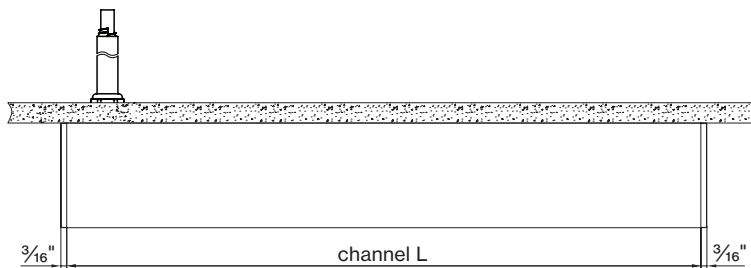

Technical data

	SIZE TYPE	LED COLOR TEMPERATURE	INPUT WATTS	DELIVERED LM TOTAL	LIGHT DISTRIBUTION	DELIVERED LM DIRECT	DELIVERED LM INDIRECT	OPTICAL EFFICIENCY	LUMINAIRE EFFICACY
BASO DIRECT									
	e LED 2' linear	40K	8.4W	910lm	100% down	455lm/ft	-	66%	108lm/W
	4' linear		16.8W	1820lm					
	6' linear		25.3	2740lm					
	8' linear		33.6W	3640lm					
	e² LED 2' linear	40K	14.8W	1500lm	100% down	750lm/ft	-	66%	101lm/W
	4' linear		29.6W	3010lm					
	6' linear		44.6W	4510lm					
	8' linear		59.2W	6020lm					

for 30K or 35K multiply lm value by 0.96

Patterns top view

LINEAR

A	FIXTURES	CODE
48"	1x 4' linear	ST - 4 8 I N
72"	1x 6' linear	ST - 7 2 I N
96"	1x 8' linear	ST - 9 6 I N

BASO 2.5 IP 54 Dimensions

SURFACE direct