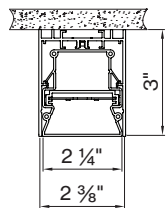

Technical data

	SIZE TYPE	LED COLOR TEMPERATURE	INPUT WATTS	DELIVERED LM TOTAL	LIGHT DISTRIBUTION	DELIVERED LM DIRECT	DELIVERED LM INDIRECT	OPTICAL EFFICIENCY	LUMINAIRE EFFICACY
BASO DIRECT									
	e LED 2' linear	40K	8.4W	910lm	100% down	455lm/ft	-	66%	108lm/W
	4' linear		16.8W	1820lm					
	6' linear		25.3	2740lm					
	8' linear		33.6W	3640lm					
	e² LED 2' linear	40K	14.8W	1500lm	100% down	750lm/ft	-	66%	101lm/W
	4' linear		29.6W	3010lm					
	6' linear		44.6W	4510lm					
	8' linear		59.2W	6020lm					

for 30K or 35K multiply lm value by 0.96

Patterns top view

LINEAR

A	FIXTURES	CODE
48"	1x 4' linear	ST - 4 8 I N
72"	1x 6' linear	ST - 7 2 I N
96"	1x 8' linear	ST - 9 6 I N

BASO 2.5 IP 54 Dimensions

SURFACE direct