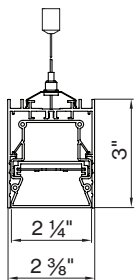

PENDANT direct