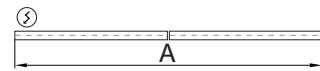

Technical data

	SIZE TYPE	LED COLOR TEMPERATURE	INPUT WATTS	DELIVERED LM TOTAL	LIGHT DISTRIBUTION	DELIVERED LM DIRECT	DELIVERED LM INDIRECT	OPTICAL EFFICIENCY	LUMINAIRE EFFICACY
BASO DIRECT									
	e LED 2' linear	40K	8.4W	910lm	100% down	455lm/ft	-	66%	108lm/W
	4' linear		16.8W	1820lm					
	6' linear		25.3	2740lm					
	8' linear		33.6W	3640lm					
	e² LED 2' linear	40K	14.8W	1500lm	100% down	750lm/ft	-	66%	101lm/W
	4' linear		29.6W	3010lm					
	6' linear		44.6W	4510lm					
	8' linear		59.2W	6020lm					

for 30K or 35K multiply lm value by 0.96

Patterns top view

LINEAR

A	FIXTURES	CODE
48"	1x 4' linear	ST - 4 8 I N
72"	1x 6' linear	ST - 7 2 I N
96"	1x 8' linear	ST - 9 6 I N

BASO 2.5 IP 54 Dimensions

SURFACE direct